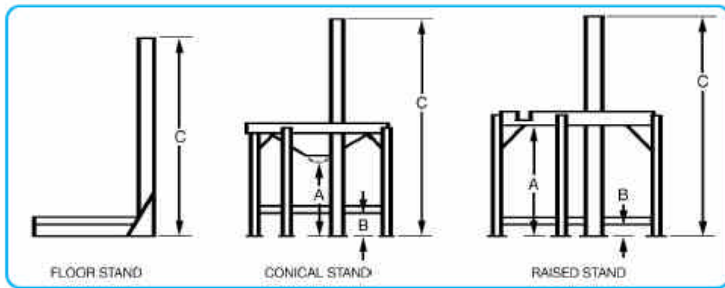

Polytank, Inc

62824 250th St. Litchfield MN 55355

(320)-693-8370

1-800-328-POLY Fax 320-693-2434

Prices Effective Febuary 1 2018 Stands for Round Flat Bottom Tanks

Part No.	Gallon	Floor Price	Raised Price
PT-216S	15 Gallon	$200.00	$281.30
PT-220S	30 Gallon	$206.30	$312.50
PT-226S	55 Gallon	$218.80	$343.80
PT-228S	80 Gallon	$231.30	$356.30
PT-232S	150 Gallon	$237.50	$393.80
PT-236S	250 Gallon	$256.30	$431.30
PT-238S	300 Gallon	$256.30	$450.00
PT-242S	500 Gallon	$281.30	$556.30
PT-244S	750 Gallon	$343.80	$743.80

Stands for Round Conical Bottom Tanks

PT-300S	15 Gallon	$281.30
PT-302S	30 Gallon	$343.80
PT-304S	55 Gallon	$406.30
PT-306S	80 GALLON	$468.80
PT-308	120 GALLON	$531.30
PT-312S	250 Gallon	$656.30
PT-314S	500 Gallon	$843.80
PT-316S	500 Gallon	$1,031.30

Stands fit these size Cylindrical Tanks

	Floor			Raised			Conical			
	C	A	B	C	A	B	C	A	B	C
15 Gallon	26	24	4	50	18	4	50			
30 Gallon	38	24	4	62	18	4	62			
55 Gallon	40	24	4	68	18	4	68			
80 Gallon	54	24	4	78	18	4	78			
120 Gallon					18	4	82			
150 Gallon	54	24	4	78						
250 Gallon	54	24	4	78	18	4	70			
300 Gallon	54	24	4	78						
500 Gallon	68	24	4	92	18	4	92			
500 Gal. 45 Deg					18	4	96			
750 Gallon	66	24	4	90