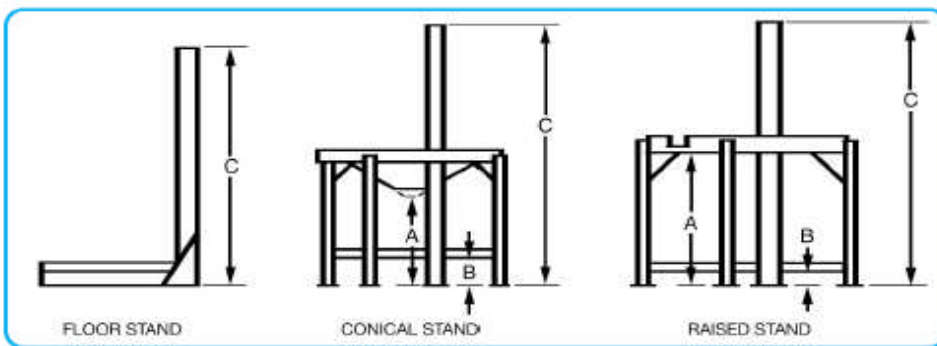

Polytank, Inc

62824 250th St. Litchfield MN 55355

(320)-693-8370

1-800-328-POLY Fax 320-693-2434

Prices Effictive Feburary 1 2015 Stands for Round Flat Bottom Tanks

Part No.	Gallon	Floor Price	Raised Price
PT-216S	15 Gallon	$200.00	$281.30
PT-220S	30 Gallon	$206.30	$312.50
PT-226S	55 Gallon	$218.80	$343.80
PT-228S	80 Gallon	$231.30	$356.30
PT-232S	150 Gallon	$237.50	$393.80
PT-236S	250 Gallon	$256.30	$431.30
PT-238S	300 Gallon	$256.30	$450.00
PT-242S	500 Gallon	$281.30	$556.30
PT-244S	750 Gallon	$343.80	$743.80

Stands for Round Conical Bottom Tanks

PT-300S	15 Gallon	$281.30
PT-302S	30 Gallon	$343.80
PT-304S	55 Gallon	$406.30
PT-306S	80 GALLON	$468.80
PT-308	120 GALLON	$531.30
PT-312S	250 Gallon	$656.30
PT-314S	500 Gallon	$843.80
PT-316S	500 Gallon	$1,031.30

Stands fit these size Cylindrical Tanks

	Floor			Raised			Conical			
	C	A	B	C	A	B	C	A	B	C
15 Gallon	26	24	4	50	18	4	50			
30 Gallon	38	24	4	62	18	4	62			
55 Gallon	40	24	4	68	18	4	68			
80 Gallon	54	24	4	78	18	4	78			
120 Gallon					18	4	82			
150 Gallon	54	24	4	78						
250 Gallon	54	24	4	78	18	4	70			
300 Gallon	54	24	4	78						
500 Gallon	68	24	4	92	18	4	92			
500 Gal. 45 Deg					18	4	96			
750 Gallon	66	24	4	90